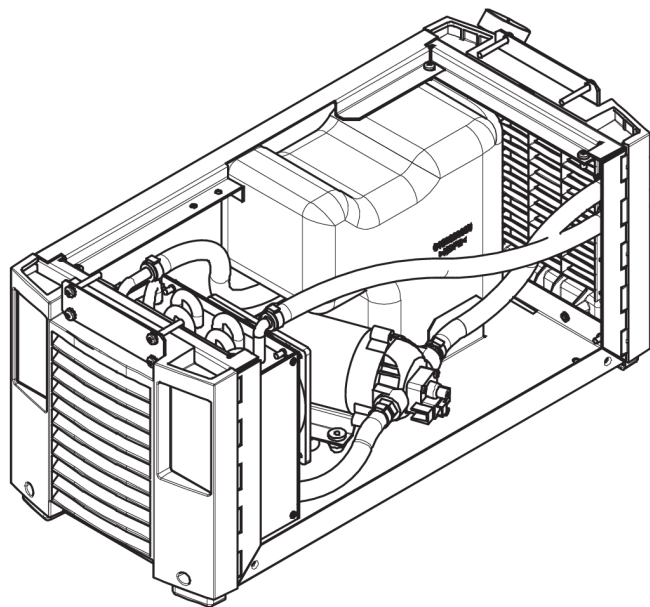

View from front and rear