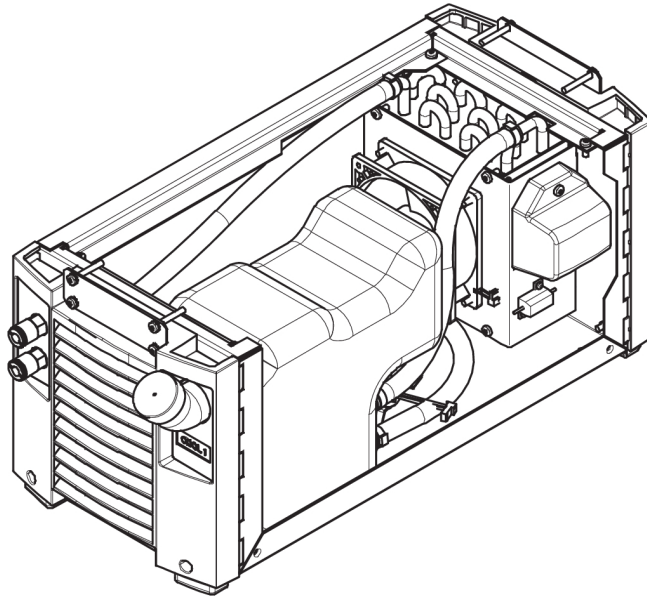

View from front and rear