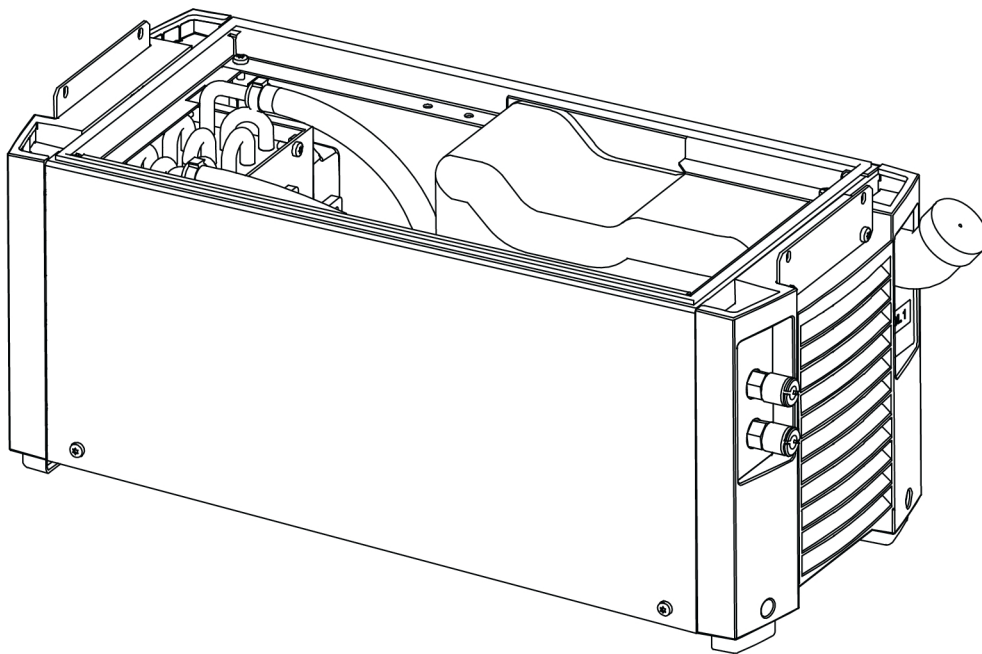

COOL 1

Spare parts list

Ordering no.

0462 300 880

Product

COOL 1

Spare parts are to be ordered through the nearest ESAB agency. Kindly indicate type of unit, serial number, denominations and ordering numbers according to the spare parts list.

SPARE PARTS

C = Component designation in the circuit diagram

Item	Qty	Ordering no.	Denomination	Notes	C
KA1	1	0462 310 001	Base frame		
KA2	1	0462 342 001	Side panel left		
KA3	2	0462 326 001	Front / Rear panel		
KA4	1	0462 343 001	Side panel right		
KA5	1	-	Label	Incl in AA02	
KA6	2	-	Docking plate	Incl in AA03	
KA7	1	0463 018 001	Rating plate		
KA8	15	-	Screw MRT	M5x12 Ground-cutter	
KA9	8	-	Screw MRT	M5x12 black	
KA10	1	-	Sticker COOL1	Incl in AA02	
KA11	1	-	Label, right	Incl in AA02	
KA12	2	0446 967 001	Brass connector	Including KA14	
KA14	1	0463 005 002	Label, left	Incl in AA02	
KA15	1	0462 320 880	Tank complete		
KA15 a	1	0457 245 002	Tank cap	Included in pos KA15	
KA16	1	0462 316 880	Fan with contact		
KA17	4	-	Screw	RTS, 5x16	
KA18	1	0463 024 001	Fan bracket		
KA19	1	0462 314 001	Radiator		
KA20	1	0487 795 880	Printed circuit board		
KA21	1	0459 489 001	Connection cover	PC-board cover	
KA22	1	-	Screw	MRT M5x25	
KA23	4	0455 226 003	Spacer	KGLS	
KA24	1	0349 313 399	Pump		
KA25	2	0212 601 106	Nut M5	6k Steel 8.8	
KA26	8	0193 761 002	Hose clamp		
KA27	2	0163 139 001	Bushing		
a	1	0457 987 001	Hose	L=0.40m, D=17/10mm, to be ordered per metre	
b	1	0457 987 001	Hose	L=0.43m, D=17/10mm, to be ordered per metre	
c	1	0457 987 001	Hose	L=0.34m, D=17/10mm, to be ordered per metre	
d	1	0459 962 001	Hose	L=0.27m, D=17/10mm., to be ordered per metre	