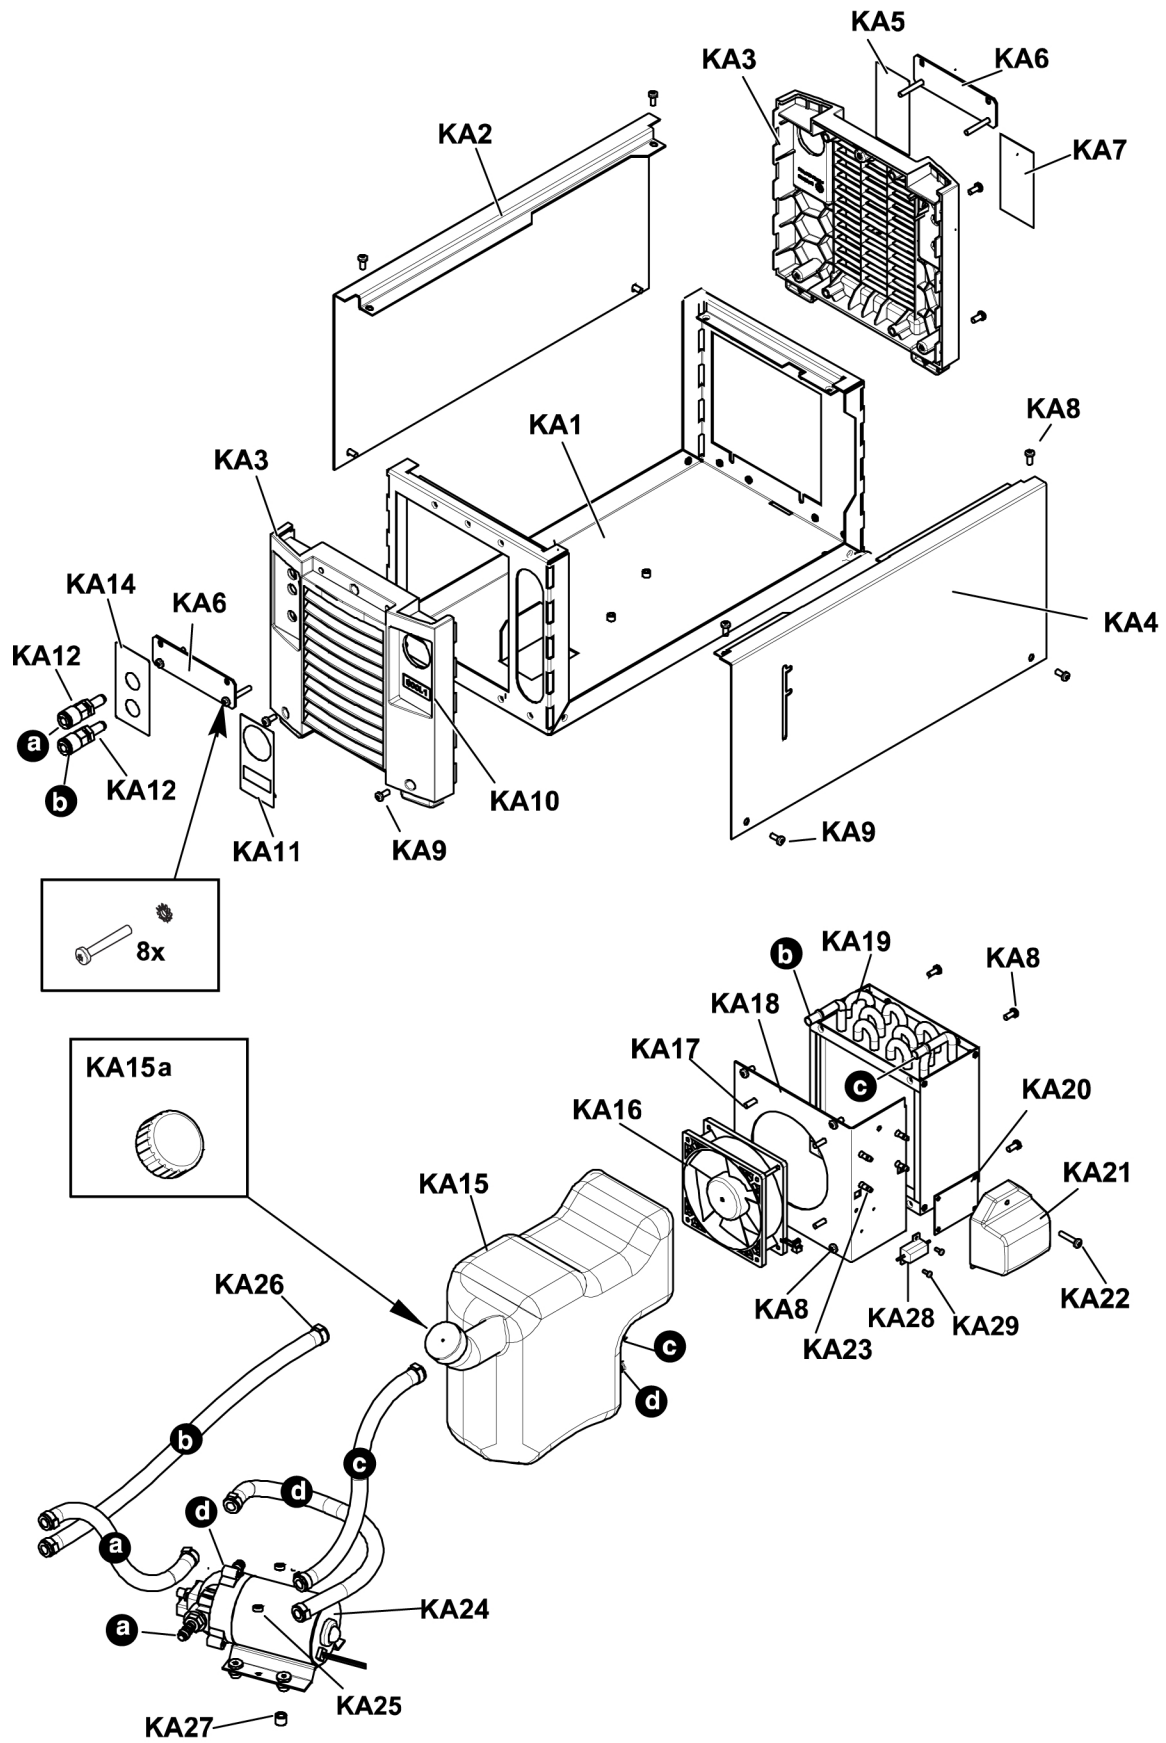

COOL 1

Spare parts list

Ordering no.

0462 300 880

Product

COOL 1

Spare parts are to be ordered through the nearest ESAB agency. Kindly indicate type of unit, serial number, denominations and ordering numbers according to the spare parts list.

SPARE PARTS

C = Component designation in the circuit diagram

Item	Qty	Ordering no.	Denomination	Notes	C
KA1	1	0462 310 001	Base frame		
KA2	1	0462 342 001	Side panel left		
KA3	2	0462 326 001	Front / Rear panel		
KA4	1	0462 343 001	Side panel right		
KA5	1	-	Label	Incl in AA02	
KA6	2	-	Docking plate	Incl in AA03	
KA7	1	0463 018 001	Rating plate		
KA8	15	-	Screw MRT	M5x12 Ground-cutter	
KA9	8	-	Screw MRT	M5x12 black	
KA10	1	-	Sticker COOL1	Incl in AA02	
KA11	1	-	Label, right	Incl in AA02	
KA12	2	0446 967 001	Brass connector	Including KA14	
KA14	1	0463 005 002	Label, left	Incl in AA02	
KA15	1	0462 320 880	Tank complete		
KA15 a	1	0457 245 002	Tank cap	Included in pos KA15	
KA16	1	0462 316 880	Fan with contact		
KA17	4	-	Screw	RTS, 5x16	
KA18	1	0463 024 001	Fan bracket		
KA19	1	0462 314 001	Radiator		
KA20	1	0487 795 880	Printed circuit board		
KA21	1	0459 489 001	Connection cover	PC-board cover	
KA22	1	-	Screw	MRT M5x25	
KA23	4	0455 226 003	Spacer	KGLS	
KA24	1	0349 313 399	Pump		
KA25	2	0212 601 106	Nut M5	6k Steel 8.8	
KA26	8	0193 761 002	Hose clamp		
KA27	2	0163 139 001	Bushing		
a	1	0457 987 001	Hose	L=0.40m, D=17/10mm, to be ordered per metre	
b	1	0457 987 001	Hose	L=0.43m, D=17/10mm, to be ordered per metre	
c	1	0457 987 001	Hose	L=0.34m, D=17/10mm, to be ordered per metre	
d	1	0459 962 001	Hose	L=0.27m, D=17/10mm., to be ordered per metre	

SPARE PARTS

Item	Ordering no.	Denomination	Notes
AA01	0463 017 880	Cable set	
AA02	0465 005 880	Labels	Incl. KA5, KA10, KA11 and KA14
AA03	0465 063 880	Mounting kit	Including Docking plates (KA6), 8 pcs washer Lock AZ D10/4.3 and, 8 pcs Screw MRT M5x12 black